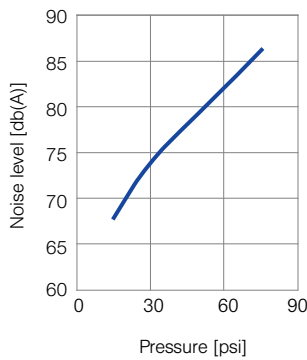

Multi-channel round jet nozzles for air

Series 600.326

Powerful air jet, producing punctiform impact patterns. Low noise level. Low air consumption.

Applications:

Targeted blowing out and blowing off with compressed air.

Technical data

Ordering no.		Connection thread
Type	Conn.	
600. 326. 5K (Material: ABS)	AC	1/4" Male BSPP
	AA	1/8" Male BSPP
	BA	1/8" Male NPT
	BC	1/4" Male NPT
	HG	M12 x 1.25

Example of ordering:	Type	+	Conn.	=	Ordering no.
	600. 326. 5K	+	BC	=	600. 326. 5K. BC