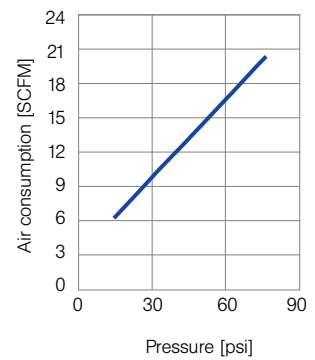

Multi-channel round jet nozzles for air

Series 600.326

Powerful air jet, producing punctiform impact patterns. Low noise level. Low air consumption.

Applications:

Targeted blowing out and blowing off with compressed air.

Technical data

Ordering no.		Connection thread
Type	Conn.	
600. 326. 5K (Material: ABS)	AC	1/4" Male BSPP
	AA	1/8" Male BSPP
	BA	1/8" Male NPT
	BC	1/4" Male NPT
	HG	M12 x 1.25

Example of ordering:	Type	+	Conn.	=	Ordering no.
	600. 326. 5K	+	BC	=	600. 326. 5K. BC