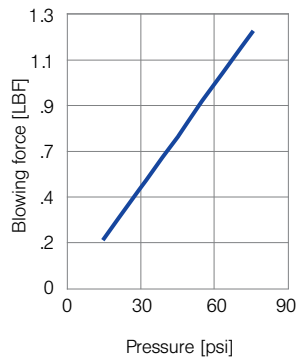

Multi-channel round jet nozzles for air

Series 600.326

Powerful air jet, producing punctiform impact patterns. Low noise level. Low air consumption.

Applications:

Targeted blowing out and blowing off with compressed air.

Technical data

Ordering no.		Connection thread
Type	Conn.	
600. 326. 5K (Material: ABS)	AC	1/4" Male BSPP
	AA	1/8" Male BSPP
	BA	1/8" Male NPT
	BC	1/4" Male NPT
	HG	M12 x 1.25

Example of ordering:	Type	+	Conn.	=	Ordering no.
	600. 326. 5K	+	BC	=	600. 326. 5K. BC