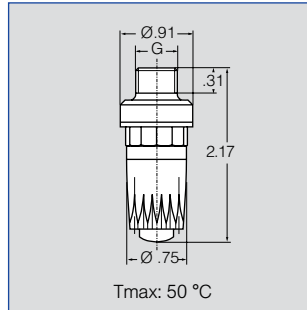

Multi-channel round jet nozzles for air

Series 600.326

Powerful air jet, producing punctiform impact patterns. Low noise level. Low air consumption.

Applications:

Targeted blowing out and blowing off with compressed air.

Technical data

Ordering no.		Connection thread
Type	Conn.	
600. 326. 5K (Material: ABS)	AC	1/4" Male BSPP
	AA	1/8" Male BSPP
	BA	1/8" Male NPT
	BC	1/4" Male NPT
	HG	M12 x 1.25

Example of ordering:	Type	+	Conn.	=	Ordering no.
	600. 326. 5K	+	BC	=	600. 326. 5K. BC